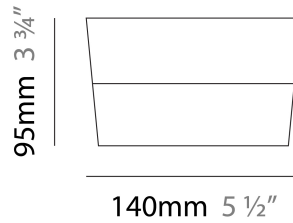

FLAN SURFACE

D82059

GENERAL

Series: Flan
Brand: Panzeri
Division: Design
Mounting Type: Surface
Mounting Location: Ceiling
Subcategory: Ambient

PHYSICAL

Shape: Disc
Diameter (mm): 140
Diameter (in): 5 1/2
Height (mm): 95
Height (in): 3 3/4
Light Distribution: Omnidirectional
Weight (kg): 1.2
Weight (lbs): 2.7
Diffuser: White Blown Glass
Fixture Material: Metal

ELECTRICAL

Number of Lamps: 1
Lamp Type: LED Retrofit
Lamp Shape: T4
Bulb Included: Bulb Not Included
Total Output Wattage (W): 3
Max. Wattage Per Lamp (W): 3
Lamp Base: G9
Input Voltage (V): 120

LED

OPTICAL

RATINGS AND CERTIFICATIONS

Certified By: CSA Certified to UL and CSA Standards
IP rating: IP40